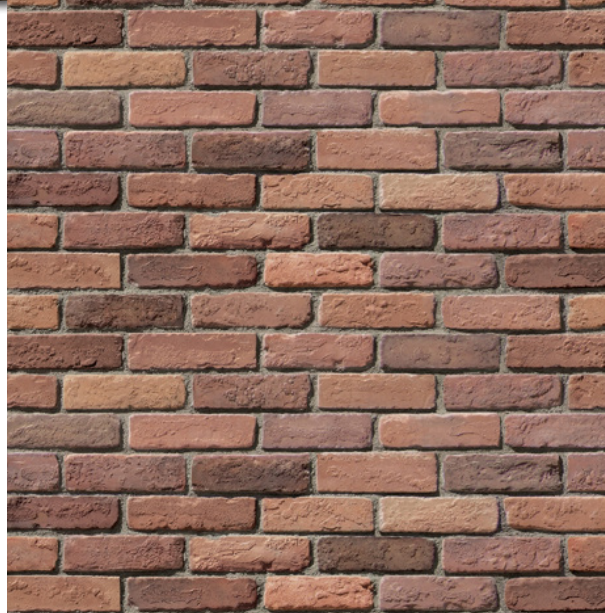

MEDITERRANEAN SCHEME #1

STUCCO BODY

ROOF

FASCIA / TRIM /
GARAGE DOOR

FRONT DOOR /
SHUTTERS

CLAY PIPES

BRICK

MEDITERRANEAN SCHEME #2

STUCCO BODY

ROOF

FASCIA / TRIM /
GARAGE DOOR

FRONT DOOR /
SHUTTERS

CLAY PIPES

BRICK

MEDITERRANEAN SCHEME #3

STUCCO BODY